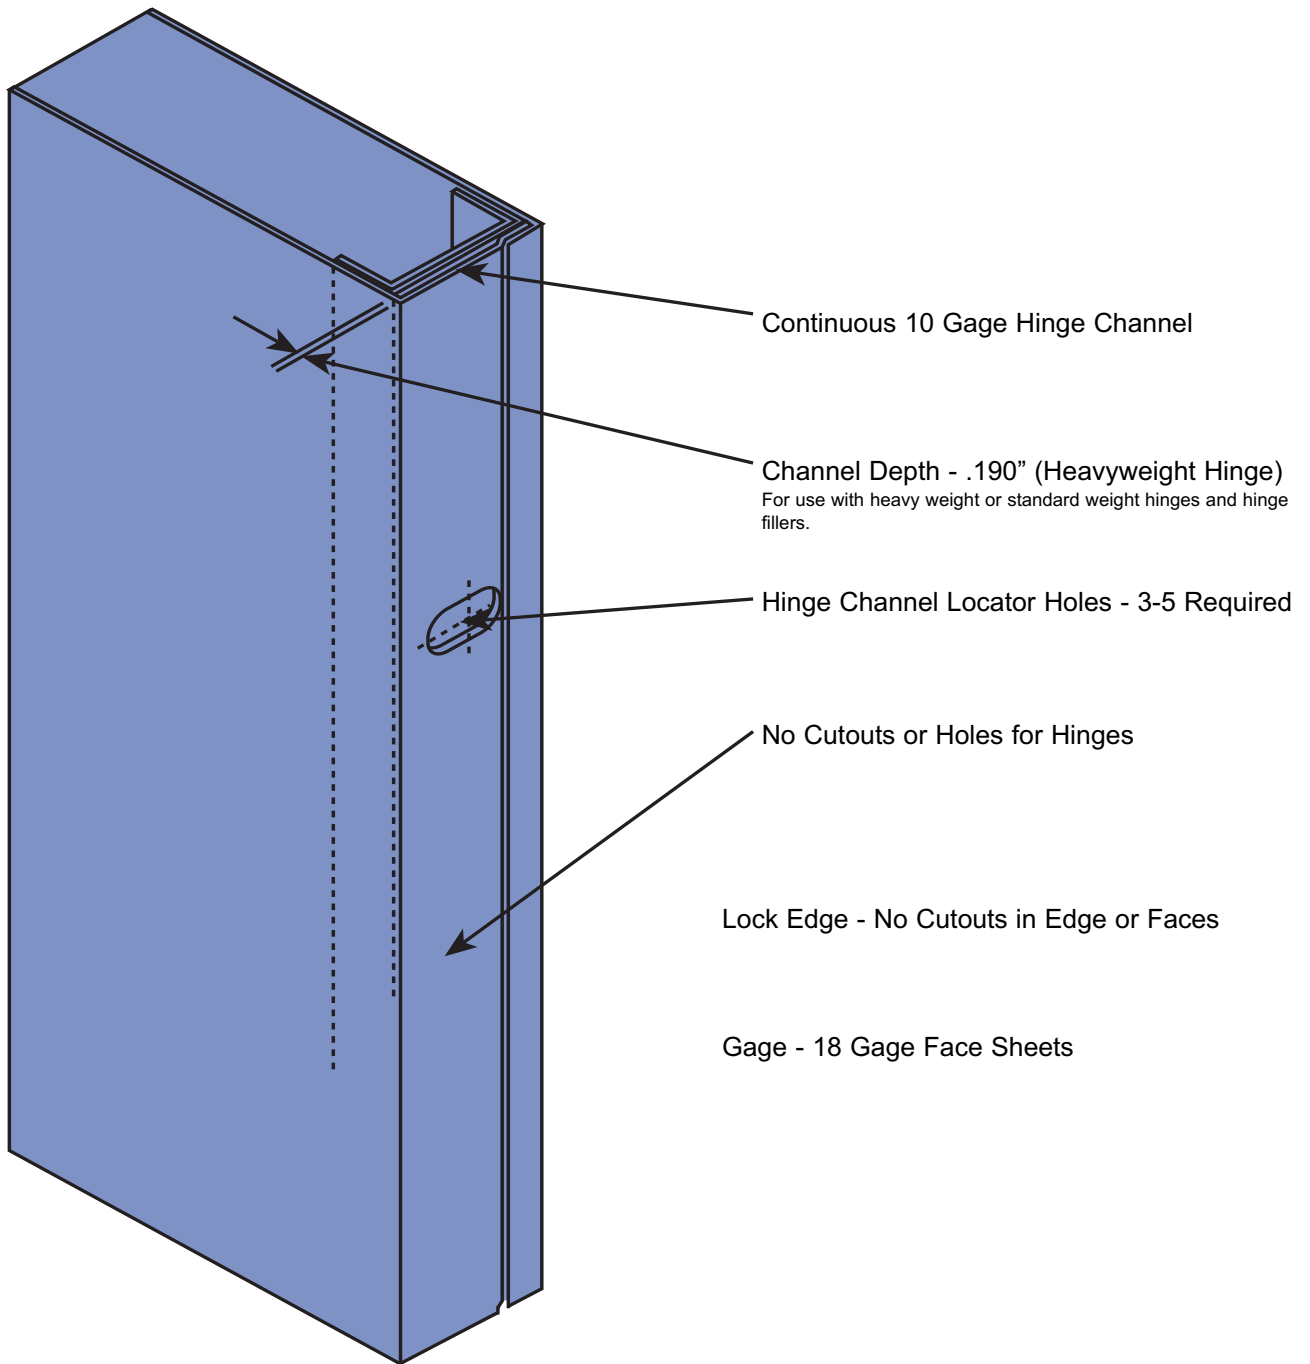

REPLACEMENT UNIFIT™ DOOR CONTINUOUS HINGE REINFORCED

Revised 8/09